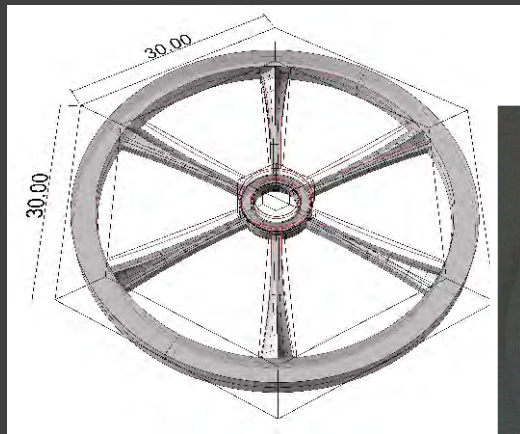

Architectural Millwork

From a Custom Concept
Through

CAD Engineering
To
Quality Fabrication

We are Meticulous
With Every Detail

And

Enjoy Crafting
Challenging and Unique Designs