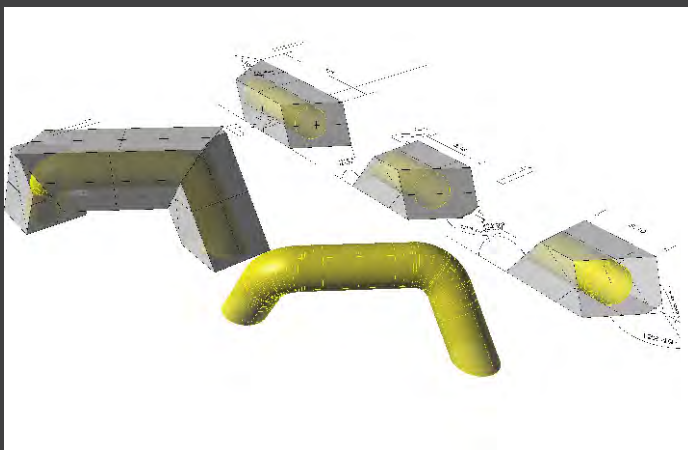

Website: ScomaWoodworks.com

Email: Info@ScomaWoodworks.com

Address: Old El Pueblo Rd. Scotts Valley, CA 95066

Phone: 831-246-2026