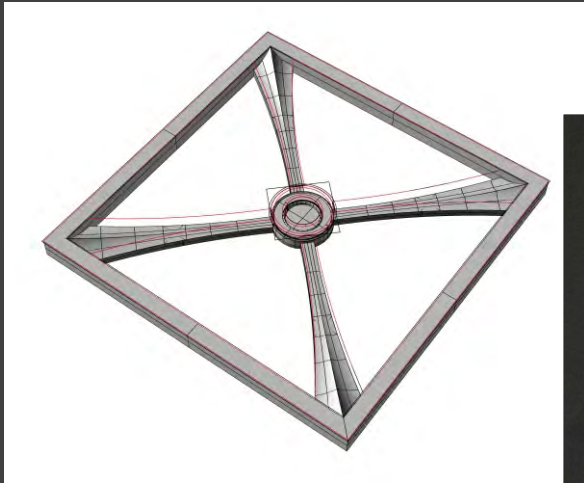

Architectural Millwork

From a Custom Concept
Through

CAD Engineering
To
Quality Fabrication

We are Meticulous
With Every Detail

And

Enjoy Crafting
Challenging and Unique Designs